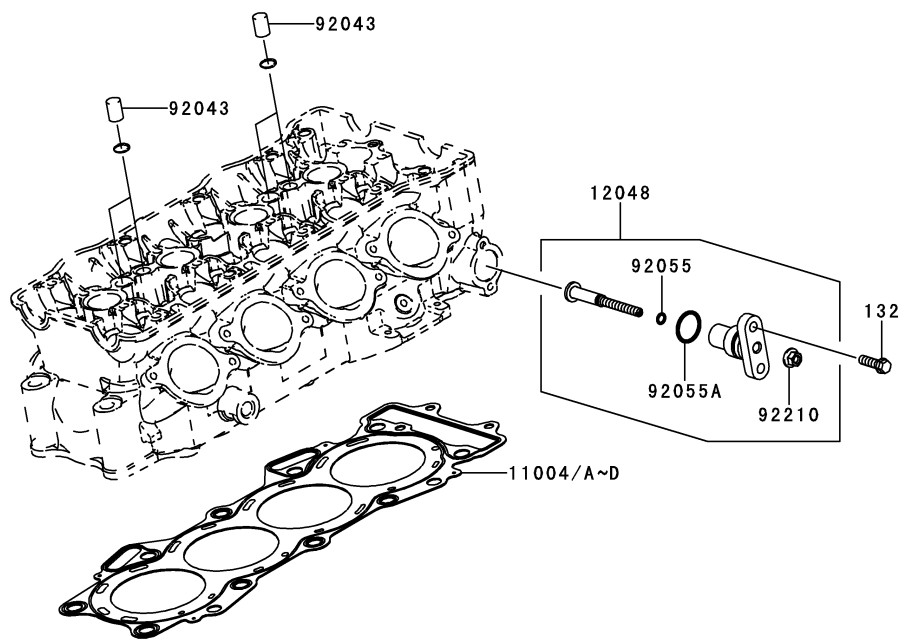

Racing Kit Parts List

This catalog covers:

'09~'11 ZX600 R9FR/RAFR/RBFR Engine

GRID NO.

B-3

This grid covers:

Cylinder

E1121

Ref. No.	Part No.	Description	Spec Code	Quantity-ZX600		
				'09	'10	'11
				R9FR	RAFR	RBFR
11004	11004-0067 (OPTION)	GASKET-HEAD,T=0.70		1	1	1
11004A	11004-0068 (OPTION)	GASKET-HEAD,T=0.60		1	1	1
11004B	11004-0069 (OPTION)	GASKET-HEAD,T=0.55		1	1	1
11004C	11004-0070 (OPTION)	GASKET-HEAD,T=0.50		1	1	1
11004D	11004-0071 (OPTION)	GASKET-HEAD,T=0.45		1	1	1
12048	12048-1175 (OPTION)	TENSIONER-ASSY		1	1	1
92043	92043-1506 (OPTION)	PIN,10X14		4	4	4
92055	92055-011 (OPTION)	RING-O,5MM		1	1	1
92055A	92055-086 (OPTION)	RING-O,18.8X1.9		1	1	1
92210	92210-0630 (OPTION)	NUT,FLANGED,6MM		1	1	1
132	132BA0620 (OPTION)	BOLT-FLANGED-SMALL,6X20		2	2	2

This catalog covers:

'09~'11 ZX600 R9FR/RAFR/RBFR Engine

GRID NO.

B-5

This grid covers:

Clutch

E1350

Ref. No.	Part No.	Description	Spec Code	Quantity-ZX600			
				'09	'10	'11	
				R9FR	RAFR	RBFR	
39108	39108-0004 (OPTION)	RETAINER-SPRING,T=5.0(STD-1.0)	6	6	6		
92025	92025-1137 (OPTION)	SHIM,15.3X27.5X1.20	1	1	1		
92026	92026-1590 (OPTION)	SPACER,T=1.5	1	1	1		