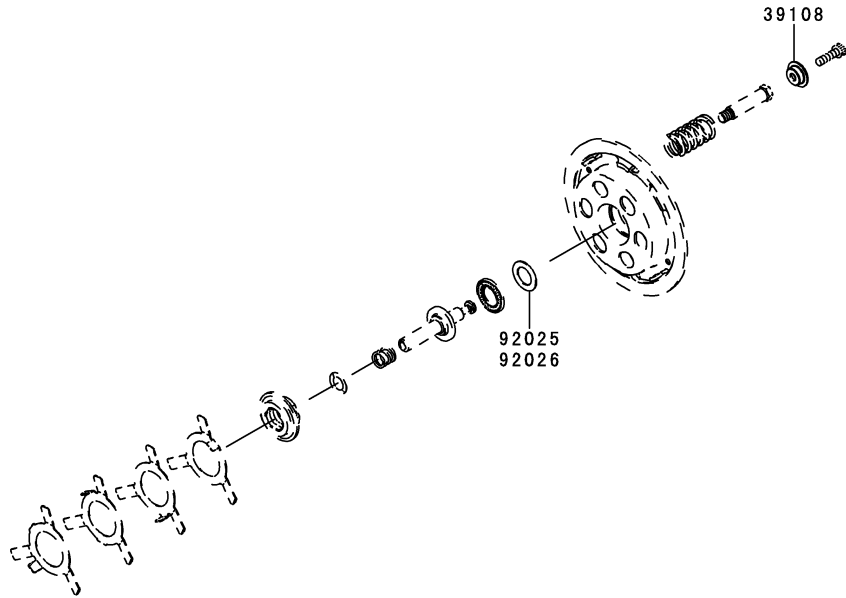

Ref. No.	Part No.	Description	Spec Code	Quantity-ZX600		
				'09	'10	'11
				R9FR	RAFR	RBFR
11004	11004-0067 (OPTION)	GASKET-HEAD,T=0.70		1	1	1
11004A	11004-0068 (OPTION)	GASKET-HEAD,T=0.60		1	1	1
11004B	11004-0069 (OPTION)	GASKET-HEAD,T=0.55		1	1	1
11004C	11004-0070 (OPTION)	GASKET-HEAD,T=0.50		1	1	1
11004D	11004-0071 (OPTION)	GASKET-HEAD,T=0.45		1	1	1
12048	12048-1175 (OPTION)	TENSIONER-ASSY		1	1	1
92043	92043-1506 (OPTION)	PIN,10X14		4	4	4
92055	92055-011 (OPTION)	RING-O,5MM		1	1	1
92055A	92055-086 (OPTION)	RING-O,18.8X1.9		1	1	1
92210	92210-0630 (OPTION)	NUT,FLANGED,6MM		1	1	1
132	132BA0620 (OPTION)	BOLT-FLANGED-SMALL,6X20		2	2	2

This catalog covers:

'09~'11 ZX600 R9FR/RAFR/RBFR Engine

GRID NO.

B-4

This grid covers:

Crankshaft

E1321

Ref. No.	Part No.	Description	Spec Code	Quantity-ZX600			
				'09	'10	'11	
				R9FR	RAFR	RBFR	
92139	92139-0194 (OPTION)	BUSHING,CONROD,BLUE	AR	AR	AR		
92139A	92139-0195 (OPTION)	BUSHING,CONROD,BLACK	8	8	8		
92139B	92139-0196 (OPTION)	BUSHING,CONROD,BROWN	AR	AR	AR		
92139C	92139-0269 (OPTION)	BUSHING,CRANK #1,BLUE	AR	AR	AR		
92139D	92139-0270 (OPTION)	BUSHING,CRANK #1,BLACK	4	4	4		
92139E	92139-0271 (OPTION)	BUSHING,CRANK #1,BROWN	AR	AR	AR		
92139F	92139-0272 (OPTION)	BUSHING,CRANK #2,BLUE	AR	AR	AR		
92139G	92139-0273 (OPTION)	BUSHING,CRANK #2,BLACK	4	4	4		
92139H	92139-0274 (OPTION)	BUSHING,CRANK #2,BROWN	AR	AR	AR		
92139I	92139-0275 (OPTION)	BUSHING,CRANK #3,BLUE	AR	AR	AR		
92139J	92139-0276 (OPTION)	BUSHING,CRANK #3,BLACK	2	2	2		
92139K	92139-0277 (OPTION)	BUSHING,CRANK #3,BROWN	AR	AR	AR		

This catalog covers:

'09~'11 ZX600 R9FR/RAFR/RBFR Engine

GRID NO.

B-5

This grid covers:

Clutch

E1350

Ref. No.	Part No.	Description	Spec Code	Quantity-ZX600			
				'09	'10	'11	
				R9FR	RAFR	RBFR	
39108	39108-0004 (OPTION)	RETAINER-SPRING,T=5.0(STD-1.0)	6	6	6		
92025	92025-1137 (OPTION)	SHIM,15.3X27.5X1.20	1	1	1		
92026	92026-1590 (OPTION)	SPACER,T=1.5	1	1	1		