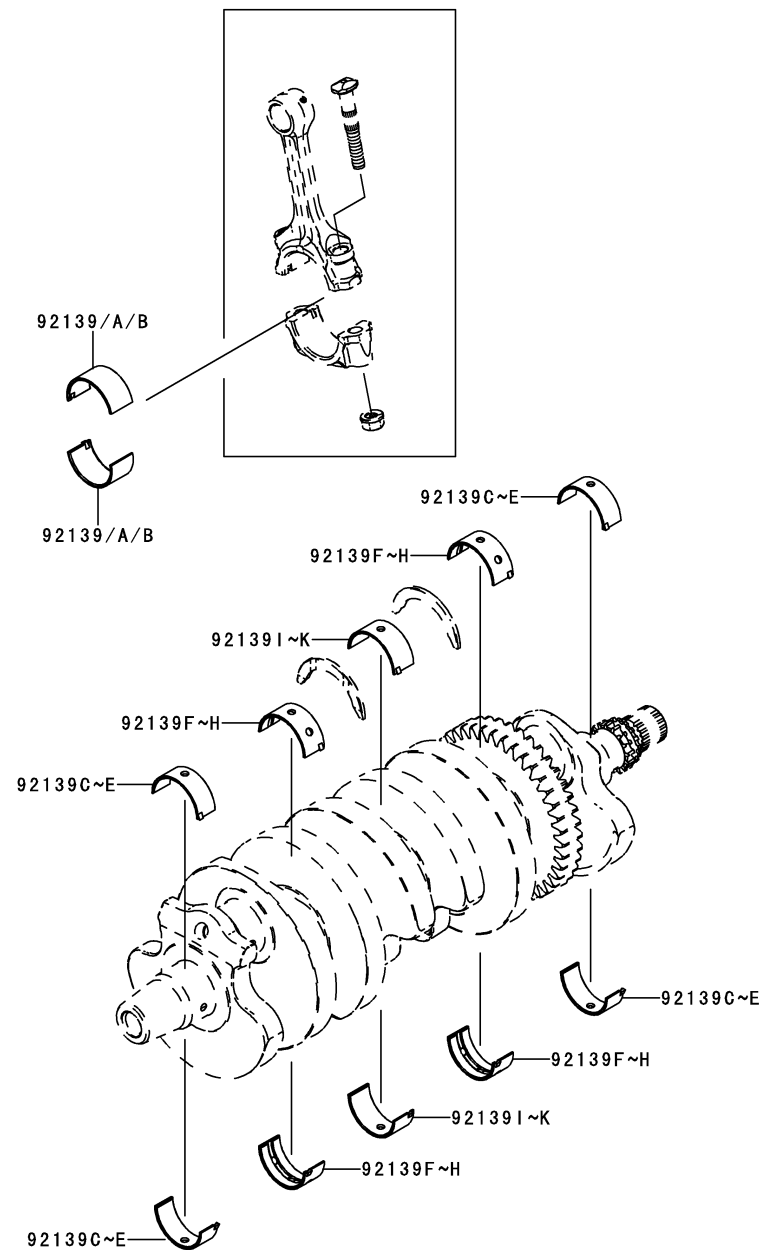

Ref. No.	Part No.	Description	Spec Code	Quantity-ZX600		
				'09	'10	'11
				R9FR	RAFR	RBFR
11004	11004-0067 (OPTION)	GASKET-HEAD,T=0.70		1	1	1
11004A	11004-0068 (OPTION)	GASKET-HEAD,T=0.60		1	1	1
11004B	11004-0069 (OPTION)	GASKET-HEAD,T=0.55		1	1	1
11004C	11004-0070 (OPTION)	GASKET-HEAD,T=0.50		1	1	1
11004D	11004-0071 (OPTION)	GASKET-HEAD,T=0.45		1	1	1
12048	12048-1175 (OPTION)	TENSIONER-ASSY		1	1	1
92043	92043-1506 (OPTION)	PIN,10X14		4	4	4
92055	92055-011 (OPTION)	RING-O,5MM		1	1	1
92055A	92055-086 (OPTION)	RING-O,18.8X1.9		1	1	1
92210	92210-0630 (OPTION)	NUT,FLANGED,6MM		1	1	1
132	132BA0620 (OPTION)	BOLT-FLANGED-SMALL,6X20		2	2	2

This catalog covers:

'09~'11 ZX600 R9FR/RAFR/RBFR Engine

GRID NO.

B-4

This grid covers:

Crankshaft

E1321

Ref. No.	Part No.	Description	Spec Code	Quantity-ZX600			
				'09	'10	'11	
				R9FR	RAFR	RBFR	
92139	92139-0194 (OPTION)	BUSHING,CONROD,BLUE	AR	AR	AR		
92139A	92139-0195 (OPTION)	BUSHING,CONROD,BLACK	8	8	8		
92139B	92139-0196 (OPTION)	BUSHING,CONROD,BROWN	AR	AR	AR		
92139C	92139-0269 (OPTION)	BUSHING,CRANK #1,BLUE	AR	AR	AR		
92139D	92139-0270 (OPTION)	BUSHING,CRANK #1,BLACK	4	4	4		
92139E	92139-0271 (OPTION)	BUSHING,CRANK #1,BROWN	AR	AR	AR		
92139F	92139-0272 (OPTION)	BUSHING,CRANK #2,BLUE	AR	AR	AR		
92139G	92139-0273 (OPTION)	BUSHING,CRANK #2,BLACK	4	4	4		
92139H	92139-0274 (OPTION)	BUSHING,CRANK #2,BROWN	AR	AR	AR		
92139I	92139-0275 (OPTION)	BUSHING,CRANK #3,BLUE	AR	AR	AR		
92139J	92139-0276 (OPTION)	BUSHING,CRANK #3,BLACK	2	2	2		
92139K	92139-0277 (OPTION)	BUSHING,CRANK #3,BROWN	AR	AR	AR		

This catalog covers:

'09~'11 ZX600 R9FR/RAFR/RBFR Engine

GRID NO.

B-5

This grid covers:

Clutch

E1350

Ref. No.	Part No.	Description	Spec Code	Quantity-ZX600			
				'09	'10	'11	
				R9FR	RAFR	RBFR	
39108	39108-0004 (OPTION)	RETAINER-SPRING,T=5.0(STD-1.0)	6	6	6		
92025	92025-1137 (OPTION)	SHIM,15.3X27.5X1.20	1	1	1		
92026	92026-1590 (OPTION)	SPACER,T=1.5	1	1	1		